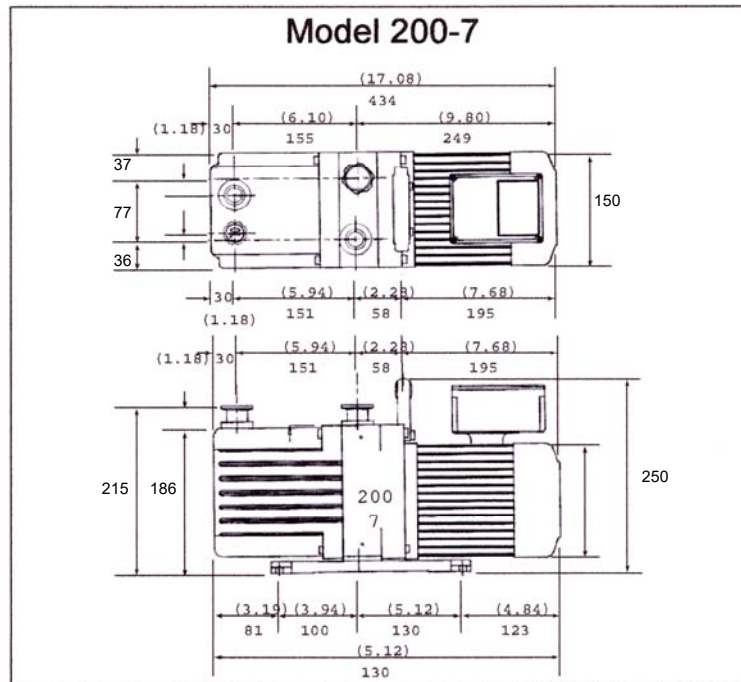

DIMENSIONS (mm)

Dimensions subject to change without notice

US VACUUM PUMPS LLC

P.O. BOX 909 - CANTON, TX 75103 - (888) 416-7366 Fax (877) 416-7599

WWW.USVACUUMPUMPS.COM