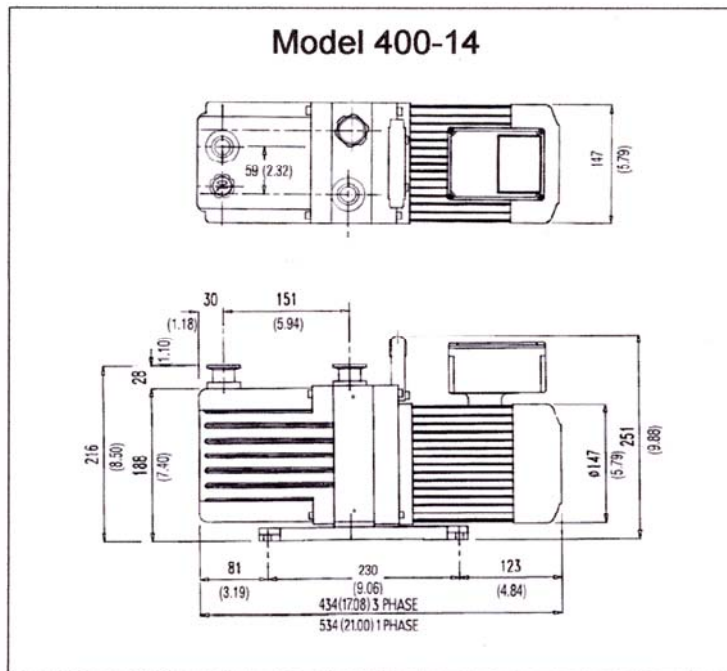

DIMENSIONS (mm)

Dimensions subject to change without notice

US VACUUM PUMPS LLC

P.O. BOX 909 - CANTON, TX 75103 - (888) 416-7366 Fax (877) 416-7599

WWW.USVACUUMPUMPS.COM